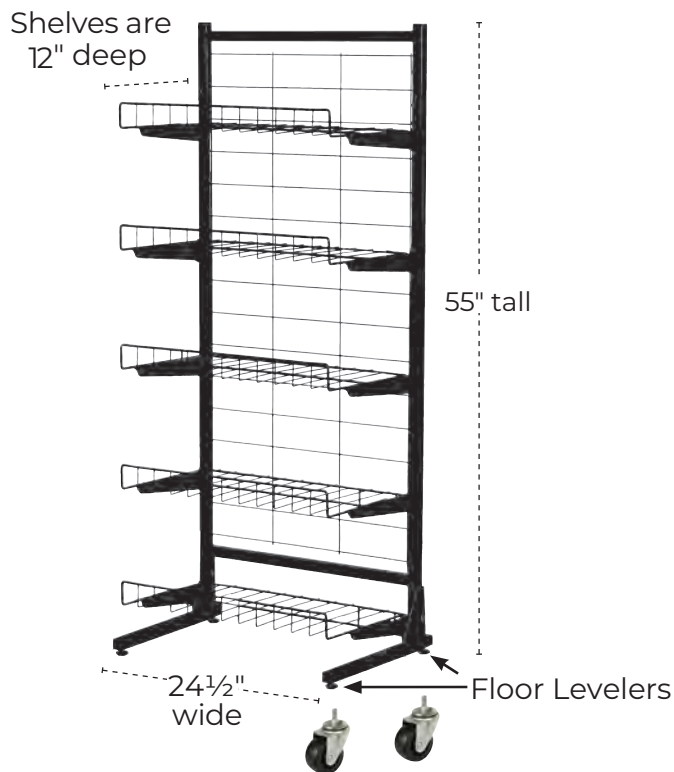

Store space is limited . . . Make the Most of It!

## #54 Display System

# 24" FRONT-END DISPLAY RACK

Model #F5424-5WS-12

*Optional casters available.*

# SIDE GRID DISPLAY SYSTEM

for use with #54 FEM Slotted Frames

The Wire side grid system is an innovative way to gain more display space, and increase impulse sales!

Easily add baskets, clip racks, peg hooks, or even POS signs to the rack for even more product space and brand recognition.