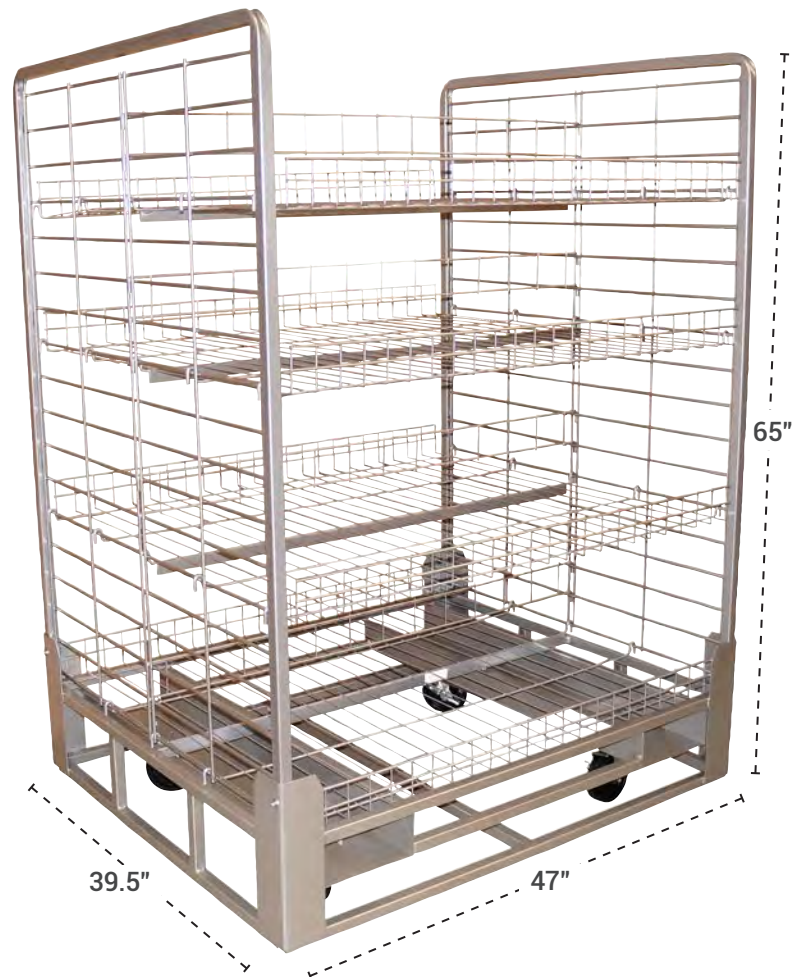

Store space is limited . . . Make the Most of It!

CLUB STORE ROLLING RACK

Model #SCRC4739-4S

Our rolling display cart is an ideal sales tool to get space in Sam's Club!

It also works well in other large stores such as BJ's and Costco.

Shelves are adjustable.

- Forklift Base with 5" quality caster wheels
- Four wire shelves
- Center wire divider on each shelf
- Color: silver or black
- Extra shelves available #SCRC-WS4739