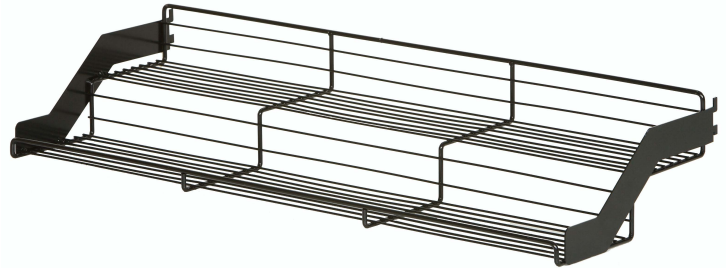

#54 Display System

Optional Features to add visual impact to your Display!

STEP SHELF

- Available in 24", 36" and 48"
- Increase your product visibility with tiered shelving

SIGN CHANNELS

- Add signage to the front of your shelving for increased brand recognition.
- Add impact to your In-Store presence!
- Available for all shelf sizes.

HEADER SIGN FRAME

- Installs easily on top of all our front-end racks
- Draw the shopper's attention to your brand.