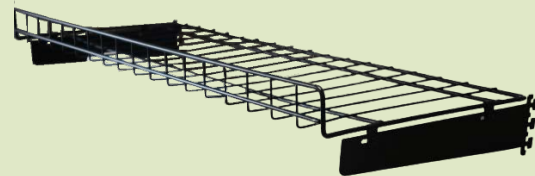

Wire Shelf, shown with Brackets down