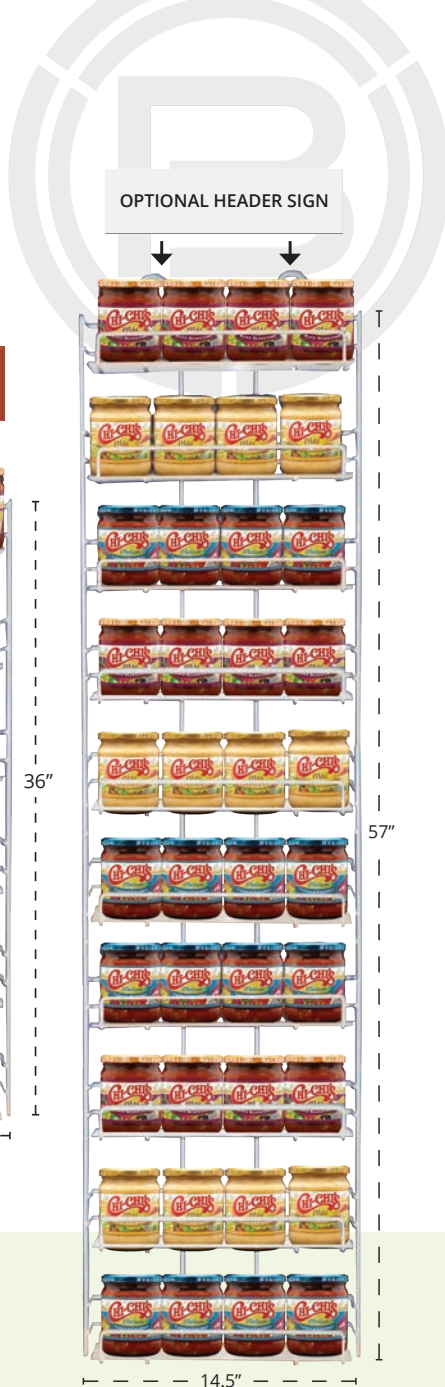

Store space is limited . . . Make the Most of It!

# HANGING DISPLAY FOR DIP AND SALSA

Model #SR14-6S and #SR14-10S

These dip powerwings are easy to hang almost anywhere!

They are a great sales tool for Salsa, Dip, and all Can and Jar products.

- Hooks and Ties are included, to hang.
- Optional Header signs are available, please inquire.
- **CUSTOM SIZES** are available, please inquire.

# EXTENDER SHELF FOR DIP AND SALSA

Model #FL21

Gain extra space on front of Store Shelving!

- This attractive, tall sided display keeps jars securely in place.
- **Custom sizes** are available, please inquire.