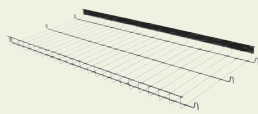

Front Shelf #EC-WS50