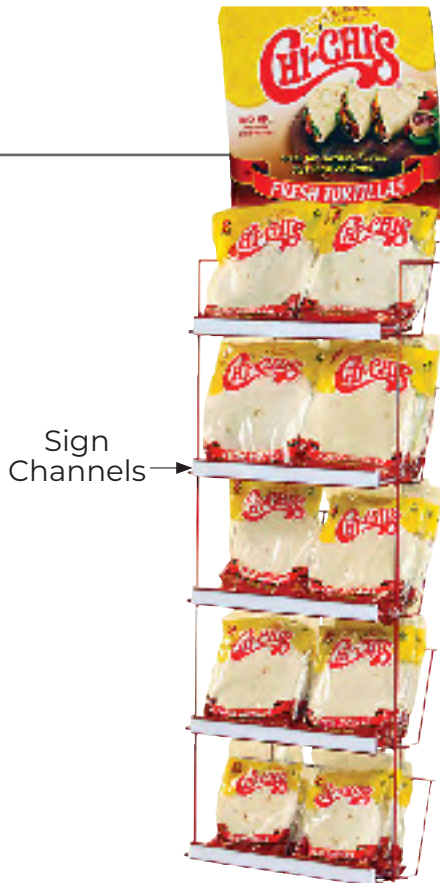

Store space is limited . . . Make the Most of It!

POWER WING DISPLAYS

Maximize Your Selling Space

- 12" Wide End Cap **#PW4812**
- 18" Wide End Cap **#PW4818**
- Custom sizes are available
- A full range of accessories, hook sizes, sign holders, and shelves are available.

CUSTOM POWER WING DISPLAYS

Power Wings will get your product into high-traffic areas.

- Increase impulse sales
- Gain brand recognition
- Customize it to match your brand and your products