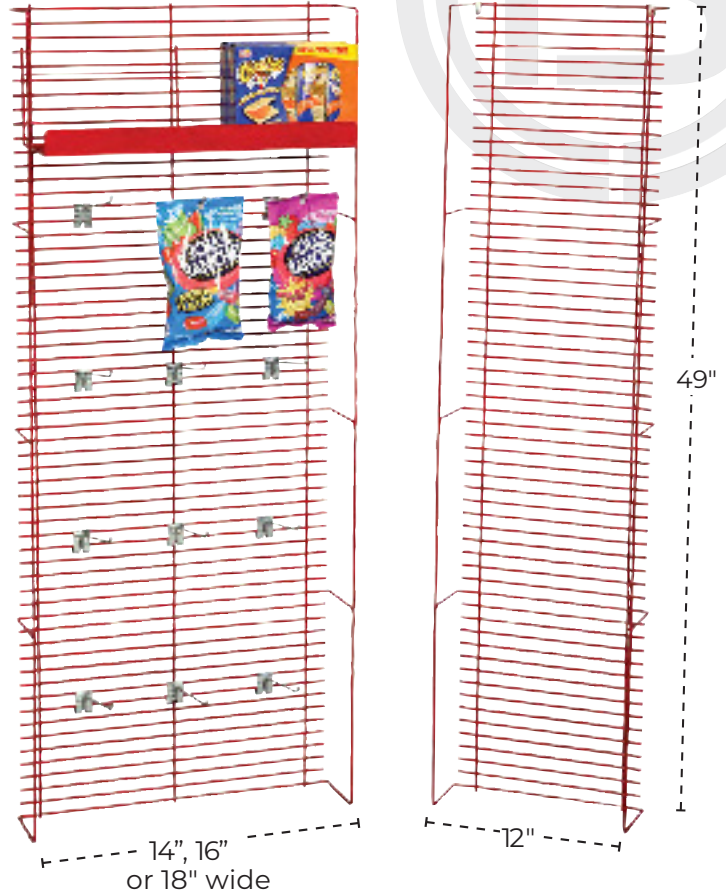

Store space is limited . . . Make the Most of It!

POWER WING DISPLAYS

Maximize Your Selling Space

- 12" Wide End Cap **#PW4812**
- 18" Wide End Cap **#PW4818**
- Custom sizes are available
- A full range of accessories, hook sizes, sign holders, and shelves are available.

CUSTOM POWER WING DISPLAYS

Power Wings will get your product into high-traffic areas.

- Increase impulse sales
- Gain brand recognition
- Customize it to match your brand and your products