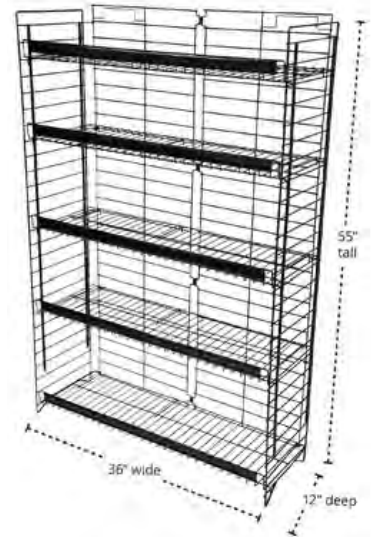

12" deep x 18" wide	#WR55-1812-5S
12" deep x 24" wide	#WR55-2412-5S
12" deep x 36" wide	#WR55-3612-5S

15" deep Displays, with 5 Shelves

15" deep x 18" wide	#WR55-1815-5S
15" deep x 24" wide	#WR55-2415-5S
15" deep x 36" wide	#WR55-3615-5S

Optional Mobile Base Available

Store space is limited . . . Make the Most of It!

55" WIRE DISPLAYS

Available in 6 sizes, 12" deep and 15" deep

18" wide x 12" deep, 5 Shelves
Model #WR55-1812-5S

24" wide x 12" deep, 5 Shelves
Model #WR55-2412-5S

36" wide x 12" deep, 5 Shelves
Model #WR55-3612-5S

All shelves can be sloped, for great display flexibility!

18" wide x 15" deep, 5 Shelves
Model #WR55-1815-5S

24" wide x 15" deep, 5 Shelves
Model #WR55-2415-5S

36" wide x 15" deep, 5 Shelves
Model #WR55-3615-5S

12" Deep Extra Shelving:

- 18" x 12" deep wire shelf #WRS18-12
- 24" x 12" deep wire shelf #WRS24-12
- 36" x 12" deep wire shelf #WRS36-12

15" Deep Extra Shelving: